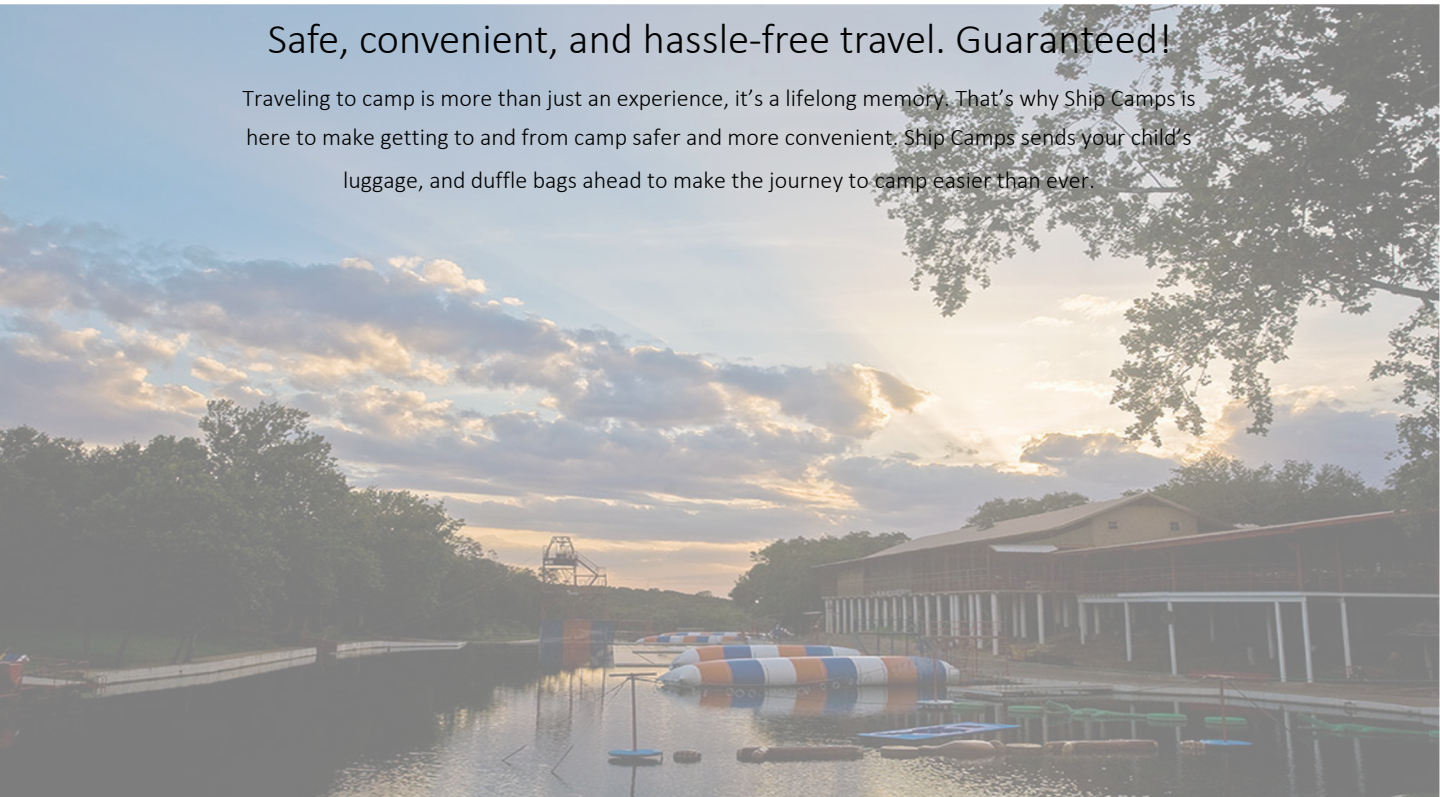

# Ship Your Camp Gear Ahead

Safe, convenient, and hassle-free travel. Guaranteed!

Traveling to camp is more than just an experience, it's a lifelong memory. That's why Ship Camps is here to make getting to and from camp safer and more convenient. Ship Camps sends your child's luggage, and duffle bags ahead to make the journey to camp easier than ever.